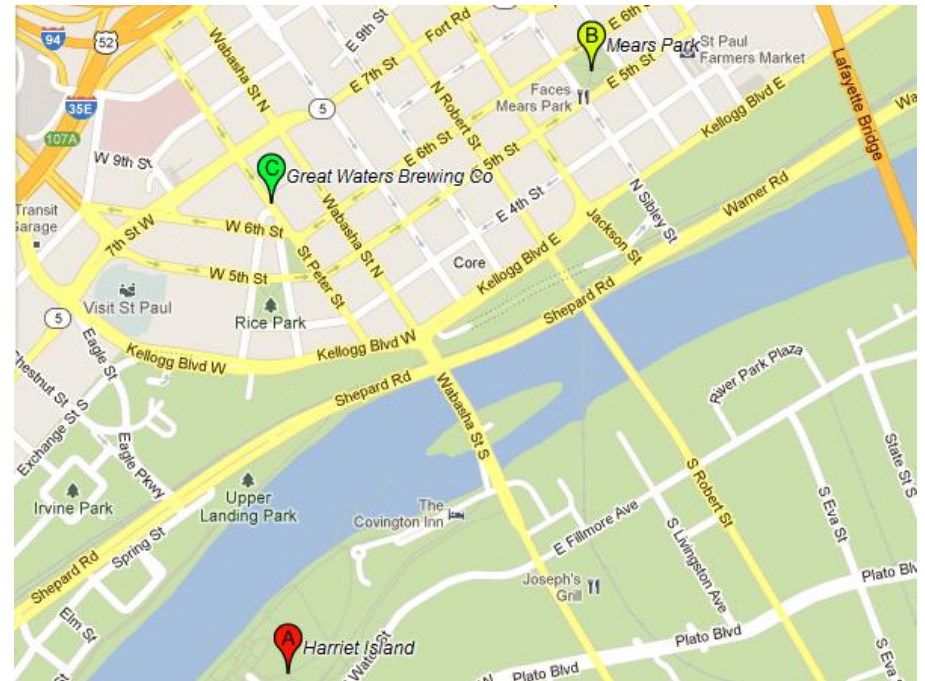

Saturday Tours - The Local Cheese Tours

Shepherd's Way Tour - On the Lamb

- **1:15pm - 2:40pm** Harriet Island (A)
- **2:50pm - 4:10pm** Mears Park (B)
- **4:20pm - 5:50pm** Great Waters Brewing Co. (C)

Trusty Native Guide: Matt Tillotson

1. Teams:
2. Capering Roisters
   - Ramsey's Braggarts
   - River Rats Border Morris
   - Squash Beetle Morris