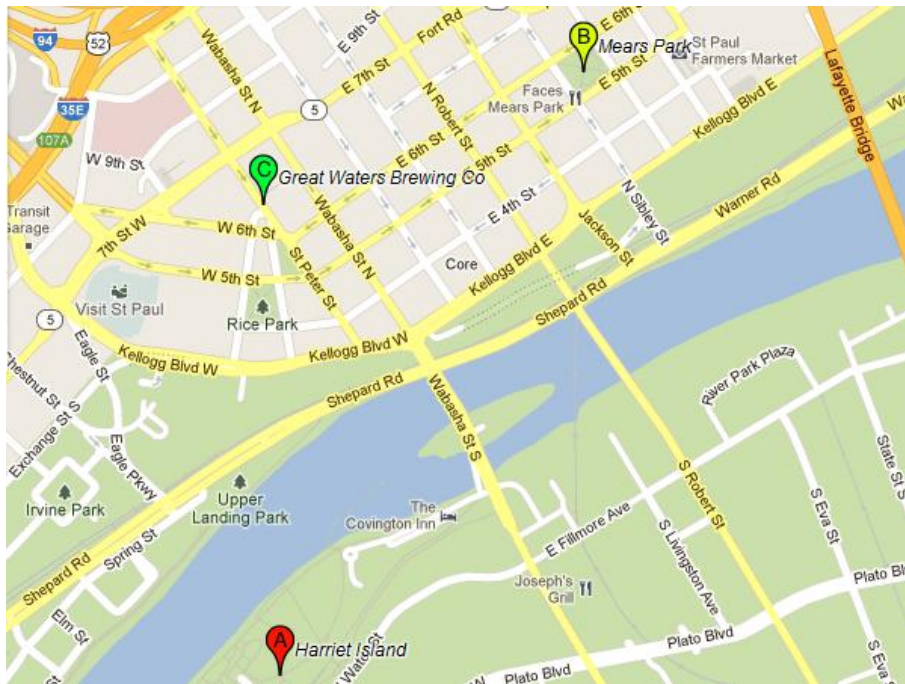

Saturday Tours

Poplar Hill Chevre Tour - Gets your goat

- **1:15pm - 2:35pm** Mears Park (B)
- **2:50pm - 4:20pm** Great Waters Brewing Co. (C)
- **4:30pm - 5:45pm** Harriet Island (A)

Trusty Native Guide: Patrick Farrell

1. *Teams:*
2. Ann Arbor Morris
   - Pullman Morris and Sword
   - The Quality
   - Uptown-on-Calhoun