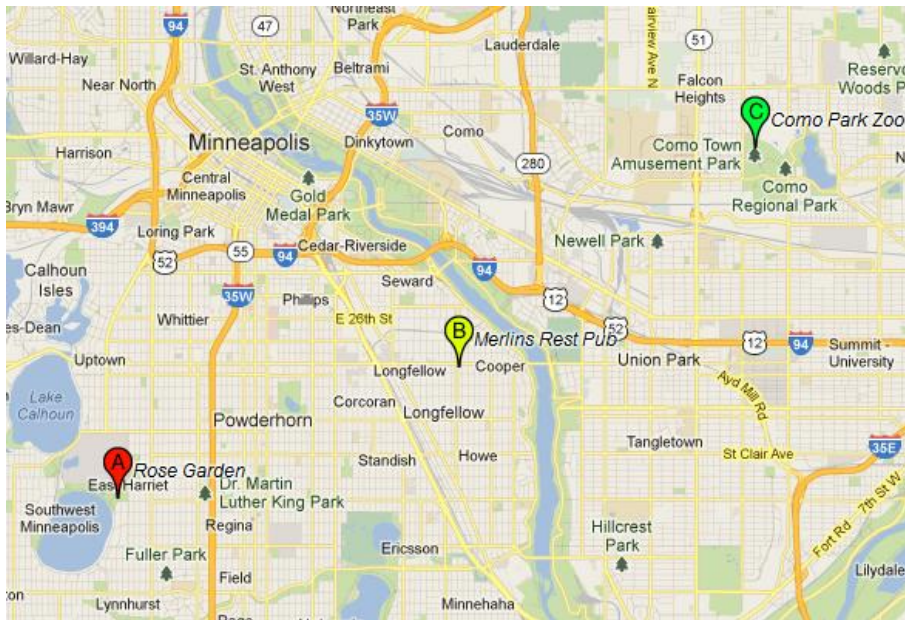

Trusty Native Guide: Rose Gregoire & Bob delMas

- Teams:
- Bells of the North
 - Braintrust Morris
 - Maybe Molly

Saturday Tours - The Local Cheese Tours

Shepherd's Way Tour - On the Lamb

- 1:15pm - 2:40pm** Harriet Island (A)
- 2:50pm - 4:10pm** Mears Park (B)
- 4:20pm - 5:50pm** Great Waters Brewing Co. (C)

Spring Fling Ale - Bitter Orange Farm (Lift Bridge Brewing)

- 1:55pm - 3:15pm** Minnehaha
- 3:30pm - 5:30pm** Merlin's Rest Pub

Trusty Native Guide: Matt Tillotson

- Teams:*
- Ann Arbor Morris
 - Bloomington Quarry
 - Maybe Molly
 - Ramsey's Braggarts
 - The Quality

Sunday Tours - The Local Beer Tours

Maroon and Bold - An Infuriatingly Passive Aggressive Ale
(Pour Decisions Brewery)

1:55pm - 3:15pm Wabun Picnic Area

3:30pm - 5:30pm Merlin's Rest Pub

Trusty Native Guide: Rose Gregoire & Bob delMas

Teams: Bells of the North
Pullman Morris and Sword

Hops Like A Kangaroo - India Pale Ale
(Summit Brewing Co.)

1:50pm - 3:10pm Stone Arch Bridge/Guthrie

3:30pm - 5:30pm Merlin's Rest Pub

Trusty Native Guide: Chris Kunz